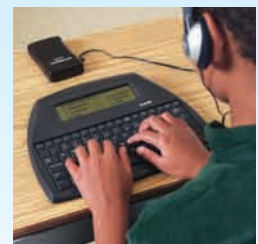

1–29 NEO 2s: \$149
30 or more NEO 2s: \$139
Stock Number: NEO2SNG

Call to inquire about pre-installed bundles.

Renaissance Receiver Kit for NEO 2*

Includes one Renaissance Receiver, connection cable, and a 2Know! Toolbar software CD.

\$99
Stock Number: 205024

NEO Text2Speech Kit

Includes one NEO Text2Speech device, headphones, and 2 AA batteries. Connects easily to NEO 1 or NEO 2.

\$129
Stock Number: T2SKIT

* The Renaissance Receiver must be purchased in order to use all the radio-frequency features of NEO 2. A Renaissance Receiver is included with each SmartOption Mobile Lab.